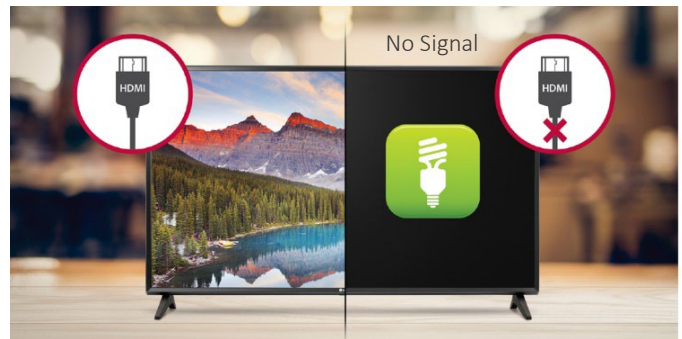

Display Power Management

DPM (Display Power Management) can be configured to be On only when there is a TV signal present to manage power efficiently.