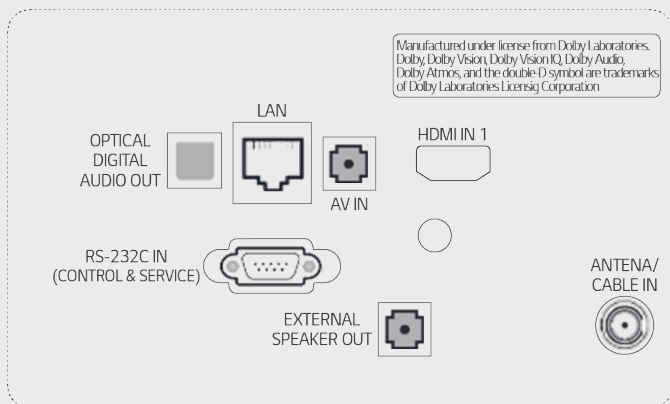

CONNECTIVITY

32"

Rear